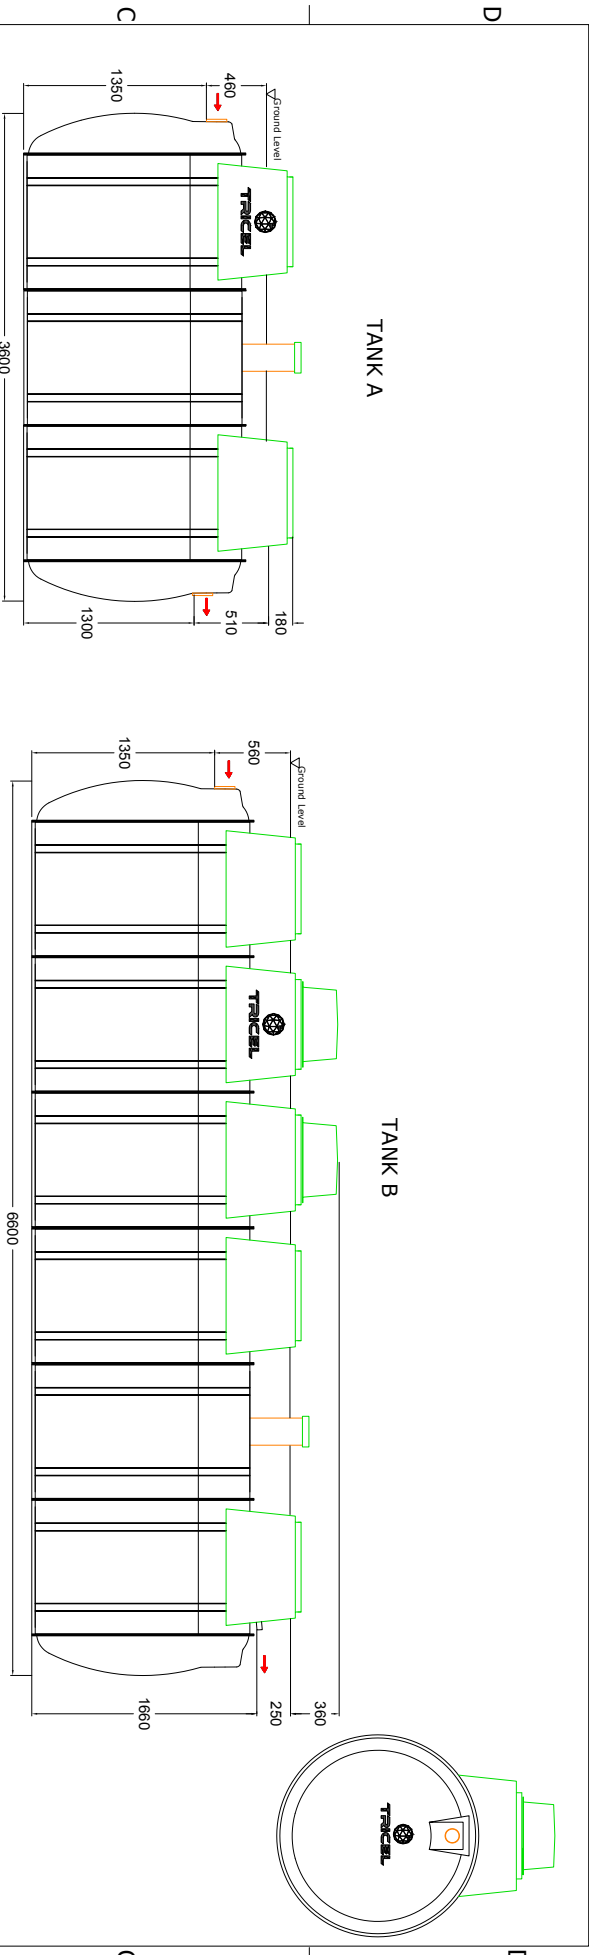

6 | 5 | 4 | 3 | 2 | 1

WEIGHT: 400KG

WEIGHT: 700KG

DRAWN BY		DRAWING DATE (DD/MM/YY)		EFFECTIVE DATE (DD/MM/YY)		PRODUCT NAME:		PRODUCT NUMBER:		ACC NUMBER:	
30/05/17		30/05/17		30/05/17		Novo UK50 Pumped		TPUK5001		N/A	
TOLERANCE: +/-5		MATERIAL: GRP		SCALE: NOT TO SCALE		DRAWING TYPE: SALES		REV. NO. 00		PAGE SIZE: A4	
UNITS: mm		DRWG NO: N/A		TANK REVISION: AE		PROJECT NO: 239		ECO NO: 59		COUNTRY: UK	
JOB NUMBER: N/A		6		5		4		3		2	
A		B		C		D		A		B	