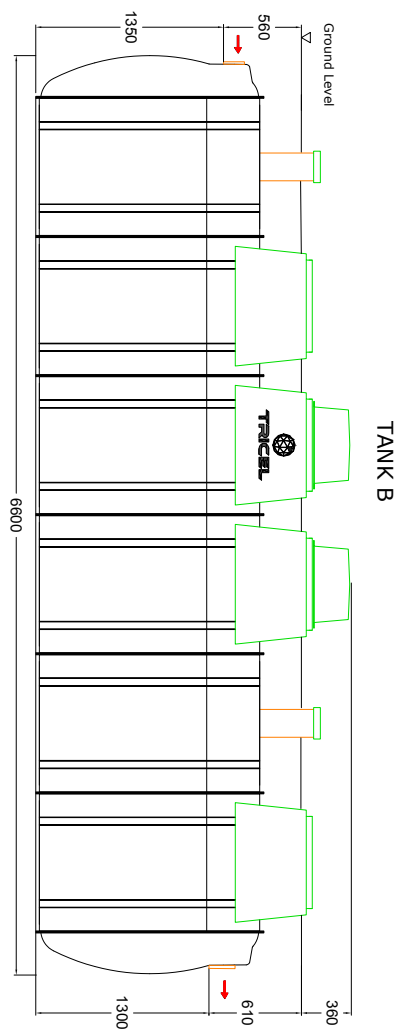

6 5 4 3 2 1

WEIGHT: 300KG

WEIGHT: 700KG

DRAWN BY	DRAWING DATE (DD/MM/YY)	EFFECTIVE DATE: (DD/MM/YY)	PRODUCT NAME:		PRODUCT NUMBER:		ACC NUMBER:	
			<b>Novo UK42 Gravity</b>		<b>TGUK4201</b>		<b>N/A</b>	
NR	30/05/17	30/05/17	MATERIAL: GRP	SCALE: NOT TO SCALE	DRAWING TYPE: SALES	COUNTRY: UK		
TOLERANCE: +/-5			DRWG NO.: N/A	TANK REVISION: AE	REV. NO.: 00	PAGE SIZE: A4		
UNITS: mm			WEIGHT (KG): 300+700KG PROJECT NO: 239			ECO NO: 59		
JOB NUMBER: N/A			SCALE: NOT TO SCALE			PAGE SIZE: A4		