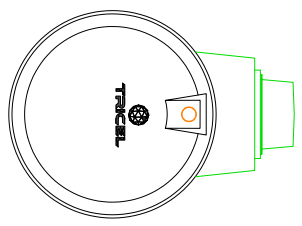

6 5 4 3 2 1

WEIGHT: 300KG

WEIGHT: 700KG

DRAWN BY	DRAWING DATE (DD/MM/YY)	EFFECTIVE DATE: (DD/MM/YY)	PRODUCT NAME:		PRODUCT NUMBER:		ACC NUMBER:	
			<b>Novo UK42 Gravity</b>		<b>TGUK4201</b>		<b>N/A</b>	
NR	30/05/17	30/05/17	MATERIAL: GRP	SCALE: NOT TO SCALE	DRAWING TYPE: SALES	COUNTRY: UK		
TOLERANCE: +/-5			DRWG NO.: N/A	TANK REVISION: AE	REV. NO.: 00	PAGE SIZE: A4		
UNITS: mm			WEIGHT (KG): 300+700KG PROJECT NO: 239			ECO NO: 59		
JOB NUMBER: N/A			SCALE: NOT TO SCALE			PAGE SIZE: A4		