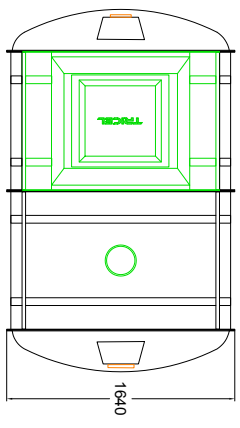

6 5 4 3 2 1

WEIGHT: 300KG

WEIGHT: 700KG

DRAWN BY	DRAWING DATE (DD/MM/YY)	EFFECTIVE DATE: (DD/MM/YY)	PRODUCT NAME:		PRODUCT NUMBER:		ACC NUMBER:	
			<b>Novo UK42 Gravity</b>		<b>TGUK4201</b>		<b>N/A</b>	
NR	30/05/17	30/05/17	MATERIAL: GRP	SCALE: NOT TO SCALE	DRAWING TYPE: SALES	COUNTRY: UK		
TOLERANCE: +/-5			DRWG NO.: N/A	TANK REVISION: AE	REV. NO.: 00	PAGE SIZE: A4		
UNITS: mm			WEIGHT (KG): 300+700KG PROJECT NO: 239			ECO NO: 59		
JOB NUMBER: N/A			SCALE: NOT TO SCALE			PAGE SIZE: A4		