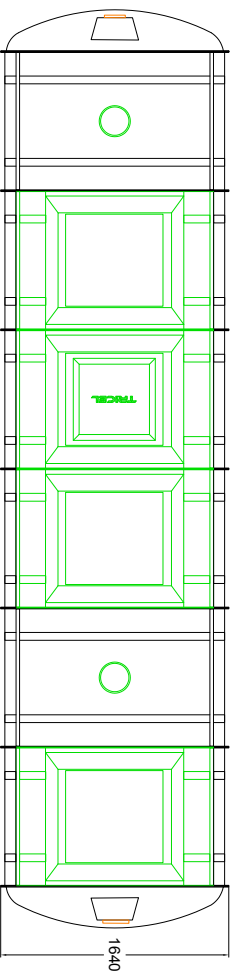

6 5 4 3 2 1

WEIGHT: 300KG

WEIGHT: 700KG

DRAWN BY	DRAWING DATE (DD/MM/YY)	EFFECTIVE DATE: (DD/MM/YY)	PRODUCT NAME:		PRODUCT NUMBER:		ACC NUMBER:	
			<b>Novo UK42 Gravity</b>		<b>TGUK4201</b>		<b>N/A</b>	
NR	30/05/17	30/05/17	MATERIAL: GRP	SCALE: NOT TO SCALE	DRAWING TYPE: SALES	COUNTRY: UK		
TOLERANCE: +/-5			DRWG NO.: N/A	TANK REVISION: AE	REV. NO.: 00	PAGE SIZE: A4		
UNITS: mm			WEIGHT (KG): 300+700KG PROJECT NO: 239			ECO NO: 59		
JOB NUMBER: N/A			SCALE: NOT TO SCALE			PAGE SIZE: A4		