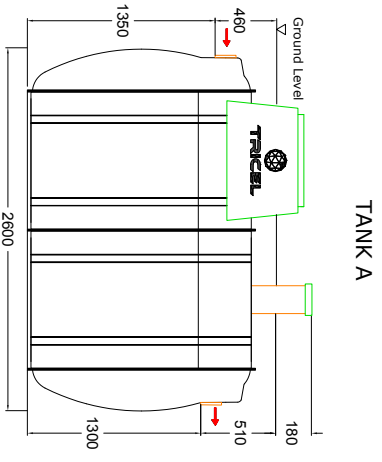

6 5 4 3 2 1

WEIGHT: 300KG

WEIGHT: 700KG

DRAWN BY	DRAWING DATE (DD/MM/YY)	EFFECTIVE DATE: (DD/MM/YY)	PRODUCT NAME:		PRODUCT NUMBER:		ACC NUMBER:	
			<b>Novo UK42 Gravity</b>		<b>TGUK4201</b>		<b>N/A</b>	
NR	30/05/17	30/05/17	MATERIAL: GRP	SCALE: NOT TO SCALE	DRAWING TYPE: SALES	COUNTRY: UK		
TOLERANCE: +/-5			DRWG NO.: N/A	TANK REVISION: AE	REV. NO.: 00	PAGE SIZE: A4		
UNITS: mm			WEIGHT (KG): 300+700KG PROJECT NO: 239			ECO NO: 59		
JOB NUMBER: N/A			SCALE: NOT TO SCALE			PAGE SIZE: A4		